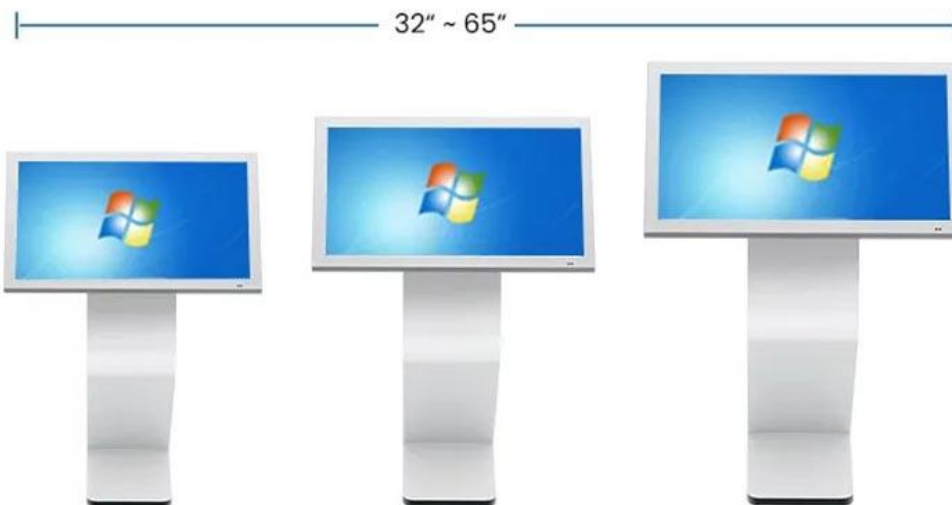

Slim Herringbone Body

Conforms to the human body reading, reading and writing posture, easy to touch to view

Thickened alloy body

Table angle 34 degrees

693-950mm off the ground

Product Size

If you need different product sizes, please contact customer service

Applications

Product Parameters

Available screen size	32" 43" 50" 55" 65" 75"
System	
Android OS (default)	RK3288/2G/8G
Windows OS (option)	Intel core i3/i5/i7, Memory 4G/8G, Hard disk 128G/256G/512G
Touch screen (option)	
Touch type	10 points touch
Touch sensor	Infrared touch
Touch surface	4mm tempered glass
Response time	2ms
Panel Specification	
Panel type	TFT LCD
Diagonal Aspect Ratio	16:9
Physical Resolution	1920x1080 or 3840x2160
Viewing Angle	H178°/V178°
Display color	16.7M
Pixel Pitch (mm)	0.630x0.630mm (HxV)
Backlit type	WLED
Response time	6ms