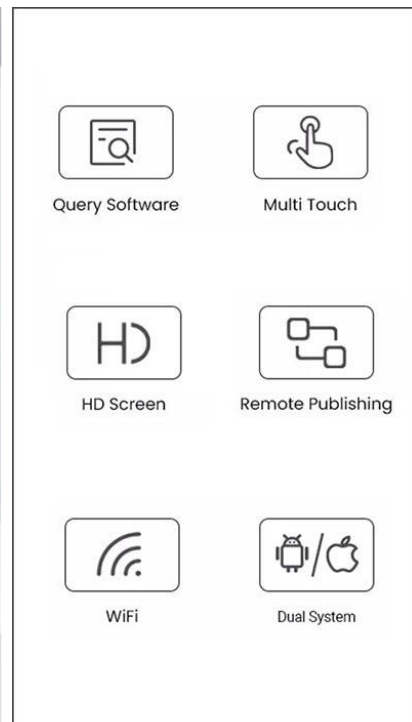

Type:Desktop

Certificates:ROHS

Application:School Teaching/conference Room

Multi touch:10 Touch Point

Writing tools:Finger/touch pen

Core:I5 CPU

Product Name:Horizontal touch all-in-one machine

System:Android/Win 7/8/10(optional)

Resolution:1920*1080 / 3840*2160

Keyword:Indoor LCD Digital Signage

Details Images

Full HD Lcd Screen

Pixel density up to 1920x1080p, 178° wide viewing angle, full-color picture can be released at any angle

1920*1080

pixel resolution

168°/178°

Optional viewing angle

Multi Touch

Using the top projected capacitive touch screen, writing is smooth, wear-resistant and durable

Built-in Wifi

Equipped with wireless WiFi, you can surf the Internet, Make data interaction more convenient. Unified management, authorization management, security management system data access and business Integration make efficiency higher

Applications

Product Parameters

Available screen size	32" 43" 50" 55" 65" 75"
System	
Android OS (default)	RK3288/2G/8G
Windows OS (option)	Intel core i3/i5/i7, Memory 4G/8G, Hard disk 128G/256G/512G
Touch screen (option)	
Touch type	10 points touch
Touch sensor	Infrared touch
Touch surface	4mm tempered glass
Response time	2ms
Panel Specification	
Panel type	TFT LCD
Diagonal Aspect Ratio	16:9
Physical Resolution	1920x1080 or 3840x2160
Viewing Angle	H178°/V178°
Display color	16.7M
Pixel Pitch (mm)	0.630x0.630mm (HxV)
Backlit type	WLED
Response time	6ms